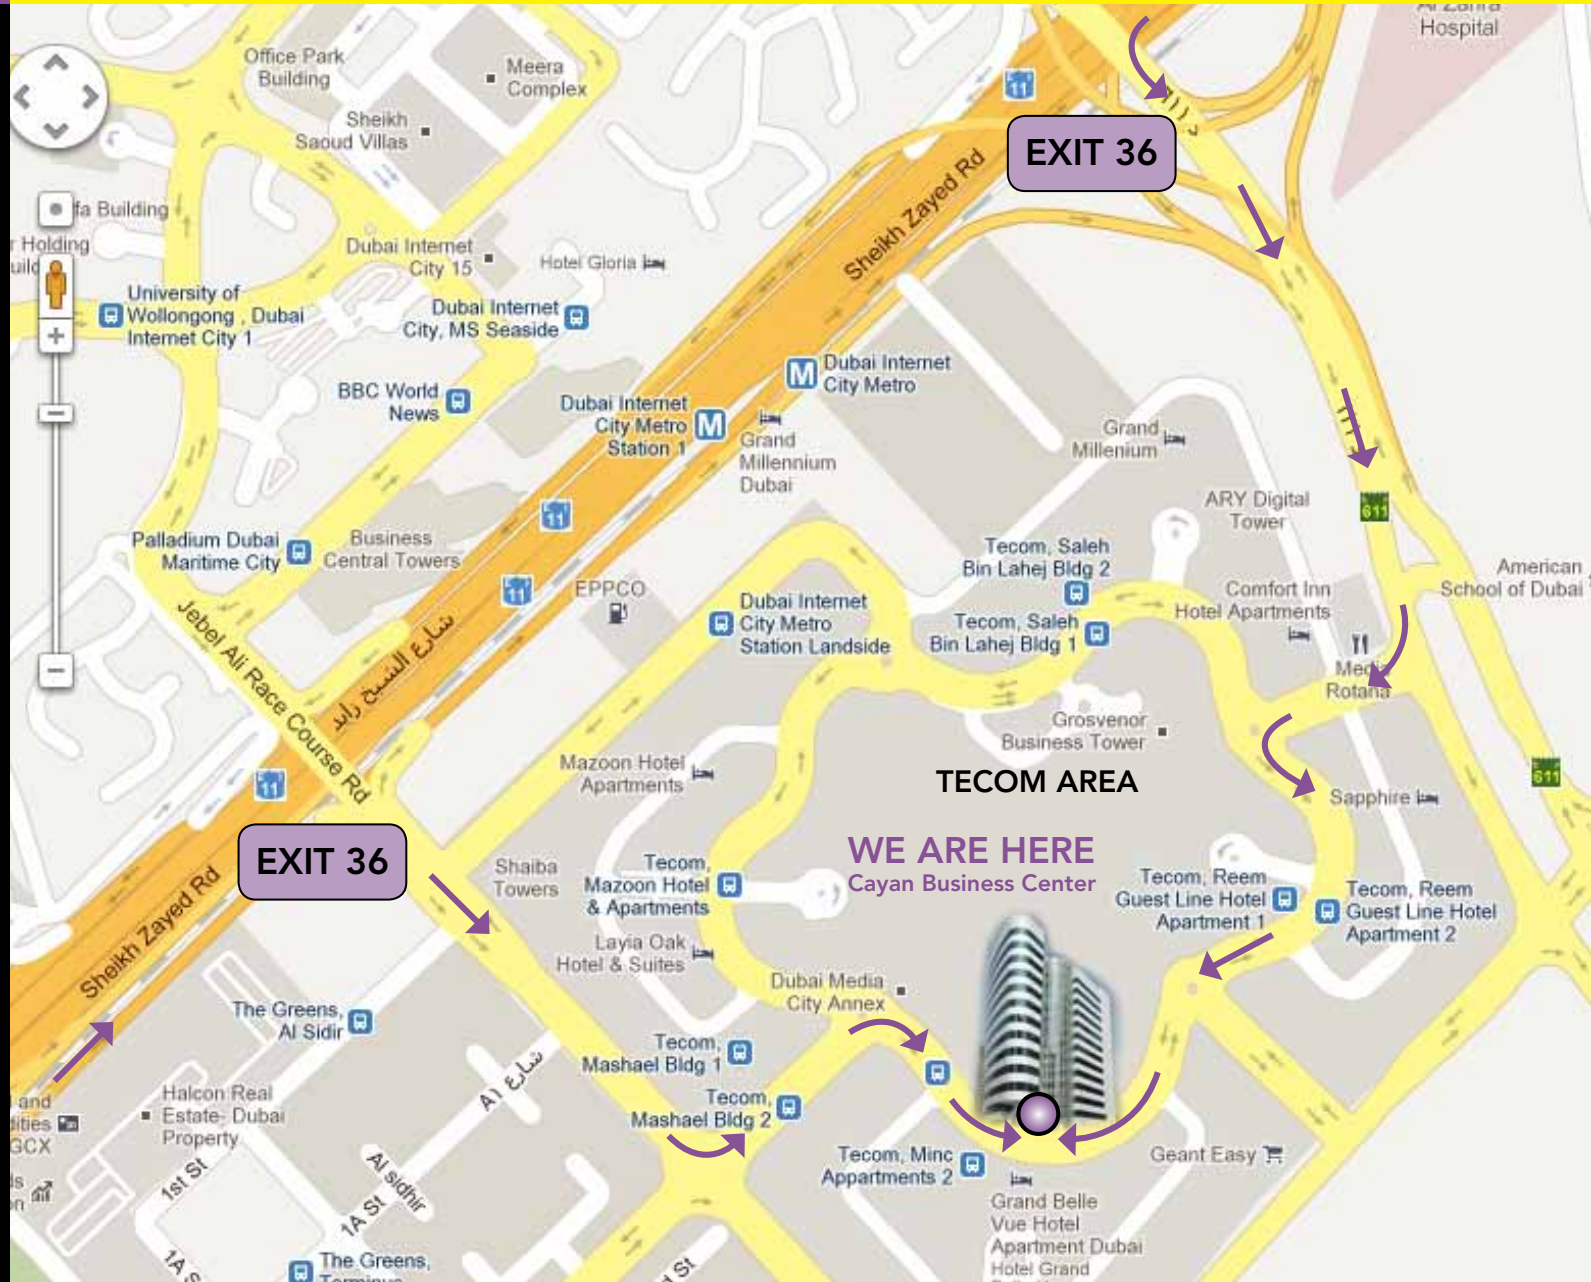

# MAP TO GRAPHEAST NEW OFFICE

## Sheikh Zayed South

(from Dubai):

Take exit 36, Hessa Street East. Take that road and then take the first right which is the entrance to TECOM. You then follow the road by going left and continue straight until you reach Grand Belle Vue Hotel on your left. We are the building opposite the hotel, **Cayan Business Center**. There is a Subway shop in the same building.

## Sheikh Zayed North

(From Abu Dhabi):

Take the Barsha Exit and stay on the right lane as if going to The Greens. Follow that road and you'll see The Greens property on your right. At the first traffic light (The Greens Traffic light) take left and you're going into TECOM area. You then follow the road by going right. Continue straight until you reach Grand Belle Vue Hotel on your right. We are the building opposite the hotel, **Cayan Business Center**. There is a Subway shop in the same building.