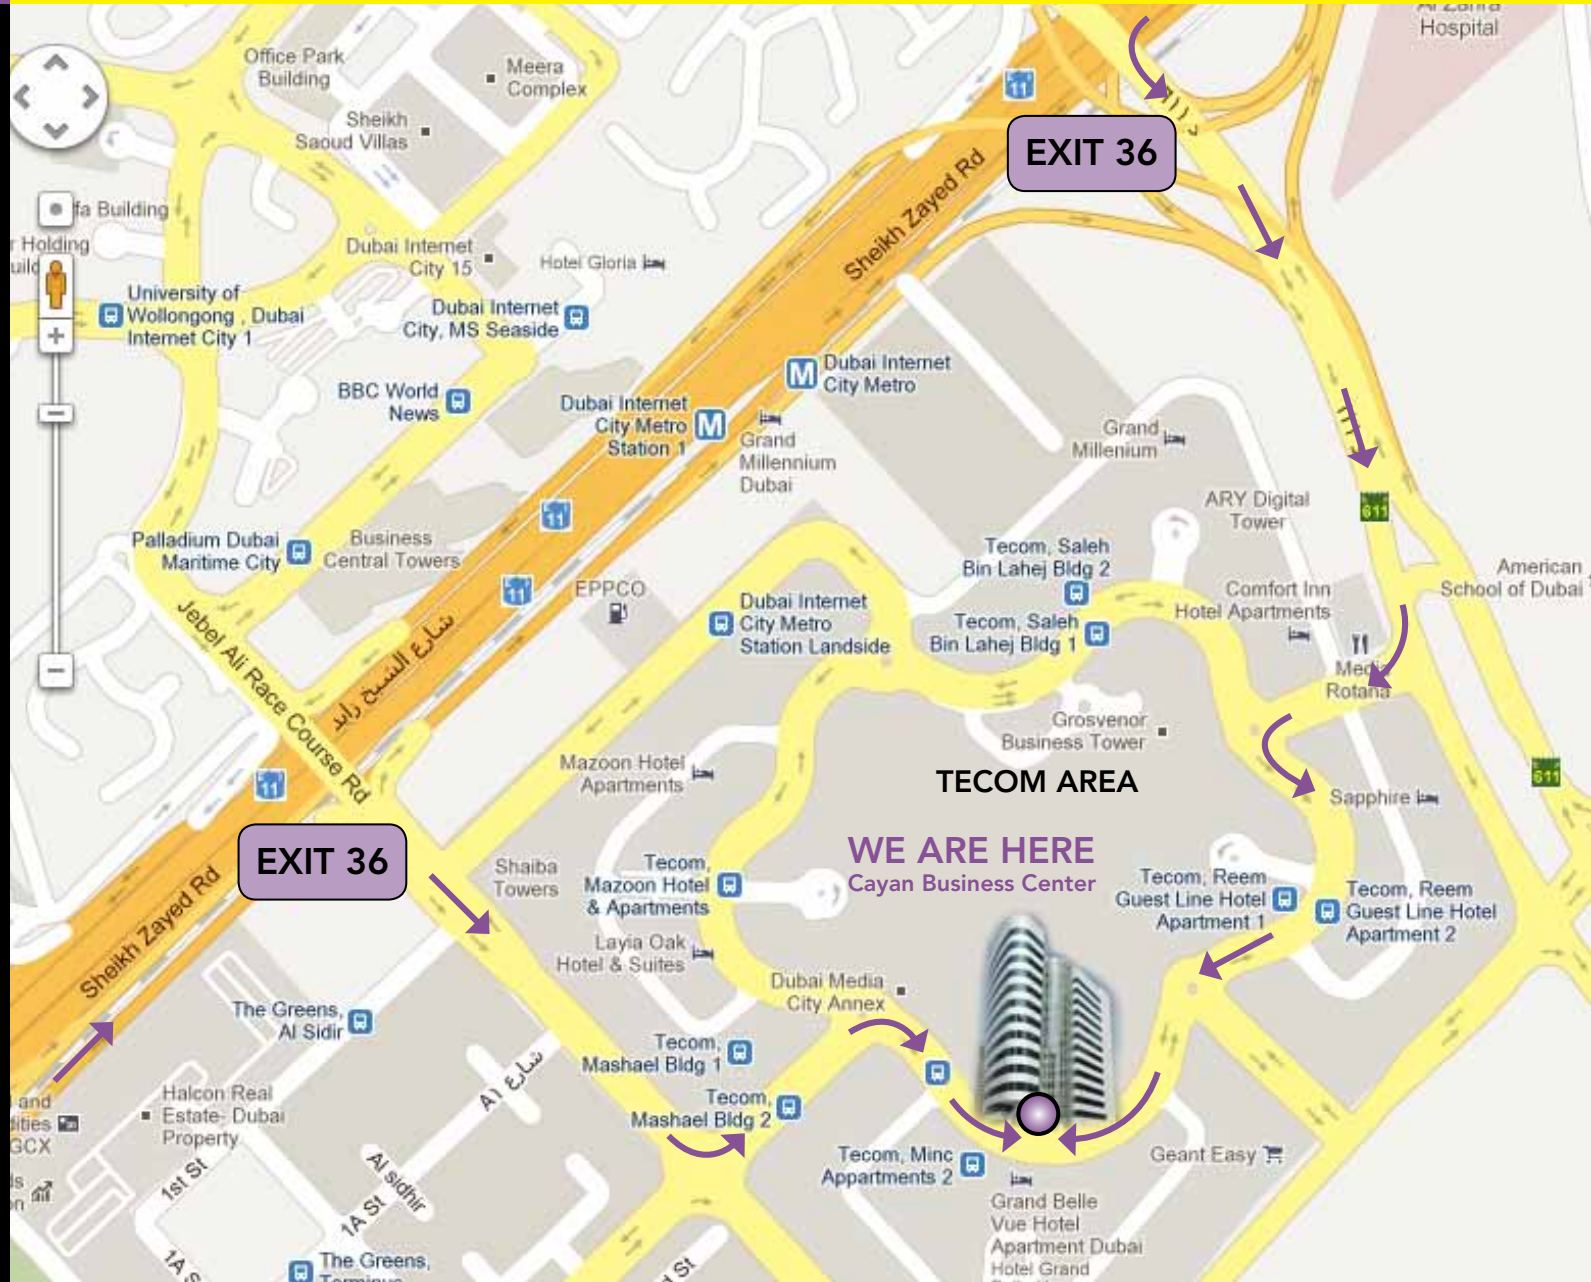

Directions

MAP TO GRAPHEAST NEW OFFICE

Sheikh Zayed South

(from Dubai):

Take exit 36, Hessa Street East. Take that road and then take the first right which is the entrance to TECOM. You then follow the road by going left and continue straight until you reach Grand Belle Vue Hotel on your left. We are the building opposite the hotel, **Cayan Business Center**. There is a Subway shop in the same building.

Sheikh Zayed North

(From Abu Dhabi):

Take the Barsha Exit and stay on the right lane as if going to The Greens. Follow that road and you'll see The Greens property on your right. At the first traffic light (The Greens Traffic light) take left and you're going into TECOM area. You then follow the road by going right. Continue straight until you reach Grand Belle Vue Hotel on your right. We are the building opposite the hotel, **Cayan Business Center**. There is a Subway shop in the same building.